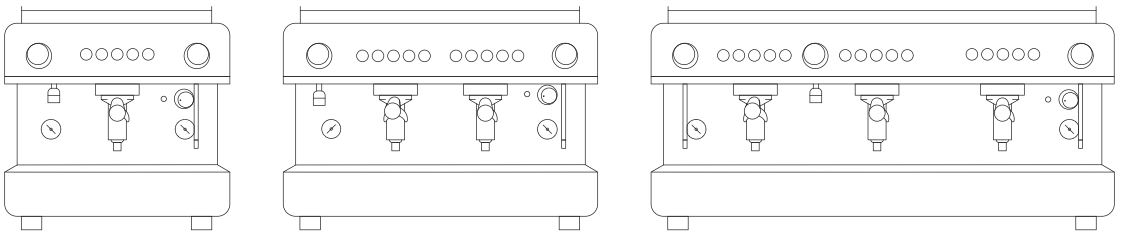

Fast turn steam knobs

Wooden filter-holder and knobs (optional)

IB Connect (optional)

Available finishes

Because everything tastes better with color. Our IB7 adds flavor to any setting with its colorful finishes. Available in Iberital Red, Glossy White, Tiffany Blue and Pure Black.

Ask for more information.

Technical specifications	1 Group	2 Groups 2 Groups-C	3 Groups
Boiler capacity	6.5 L	11 L	18 L
Power	1800 W	3000 W	5000 W
Weight	41 Kg	55 Kg 52 Kg	72 Kg
Dimensions L x W x H	445 x 508 x 460 mm	695 x 508 x 460 mm 540 x 508 x 460 mm	870 x 508 x 460 mm
Front distance between legs Side distance: 345 mm	345 mm	600 mm 445 mm	772 mm